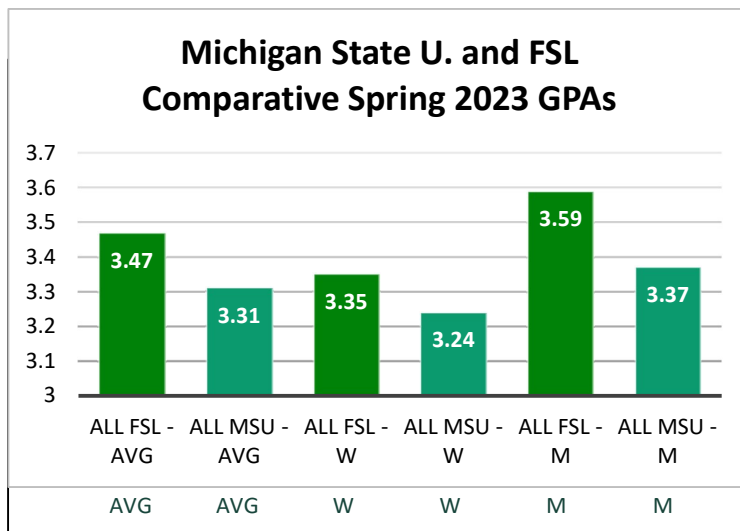

Council	Chapter	Semester GPA	Cum. GPA	New Member Semester GPA	# of Spring '23 New Members	Total # of Spring '23 Members
All MSU - avg	All Undergrads	3.31	3.42	N/A	N/A	38,209
All MSU - m	All Undergrad Men	3.24	3.35	N/A	N/A	18,475
All MSU - w	All Undergrad Women	3.37	3.47	N/A	N/A	19,731
IFC - avg	All IFC Average	3.37	3.31	3.08	208	2,267
MGC - avg	All MGC Average	3.40	3.38	3.19	30	98
NPHC - avg	All NPHC Average	3.28	3.28	3.36	50	97
PC - avg	PC Average	3.59	3.55	3.46	135	2,135
All FSL - avg	All Fraternity & Sorority Community	3.47	3.42	3.24	423	4,597
All FSL - m	All Fraternity Men	3.35	3.29	3.03	224	2,274
All FSL - w	All Fraternity & Sorority Women	3.59	3.55	3.48	199	2,323

Number of Chapters	Data
Number of Registered Student Organizations	53
Number of Citations from East Lansing	7
Number of Chapters on Organization Conduct Probation	10
Number of Chapters on Temporary Restraining Action	6

Fraternity & Sorority Life	Data
Number of Chapters	59
Number of IFC Chapters	29
Number of MGC Chapters	9
Number of NPHC Chapters	7
Number of PC Chapters	14